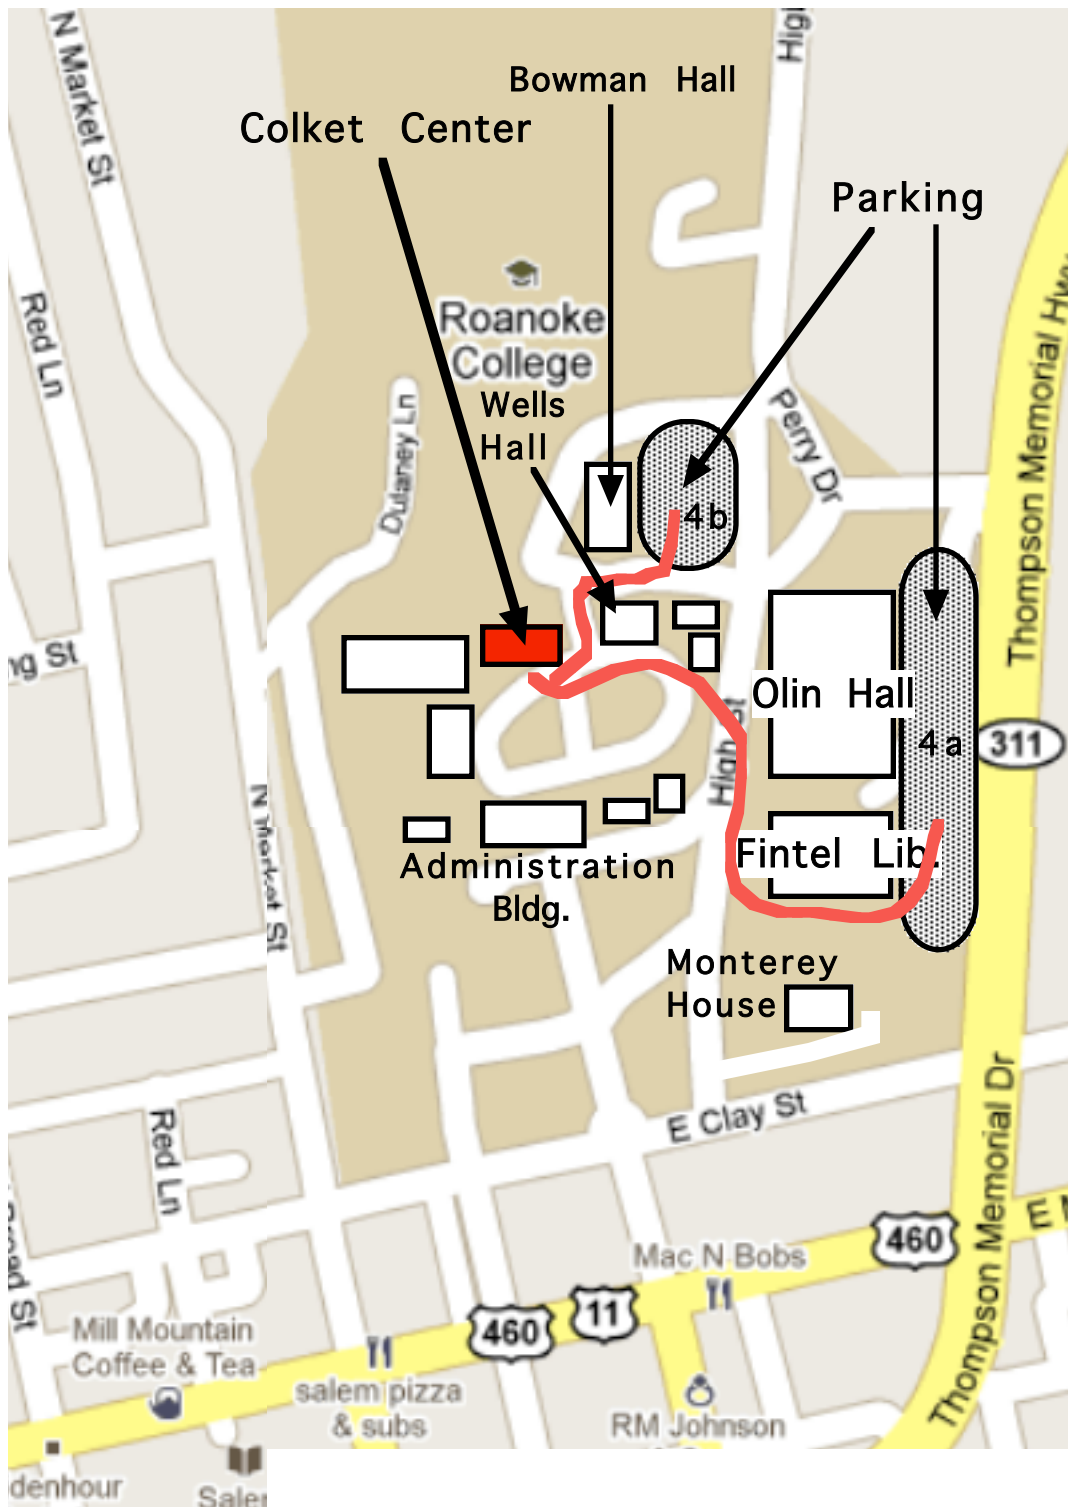

## Directions to the Colket Center, Roanoke College, Salem, VA

1. Take Roanoke College exit 140 off I-81.
2. Turn right on Route 311 (Thompson Memorial Dr.). Travel over 1 mile.
3. Turn right at the Roanoke College campus entry at Perry Drive.

### Parking: (One of two choices)

- 4a. Turn immediately left into the large parking lot. Walk up the steps on the south side of the Fintel Library, then cross High Street and enter the Quad.
- 4b. Or park in the lot next to Bowman Hall. Walk between Bowman and Wells Halls towards the Colket Center. **This is the preferred lot if you have mobility issues.** If this lot is full, please use lot 4a below Olin Hall.