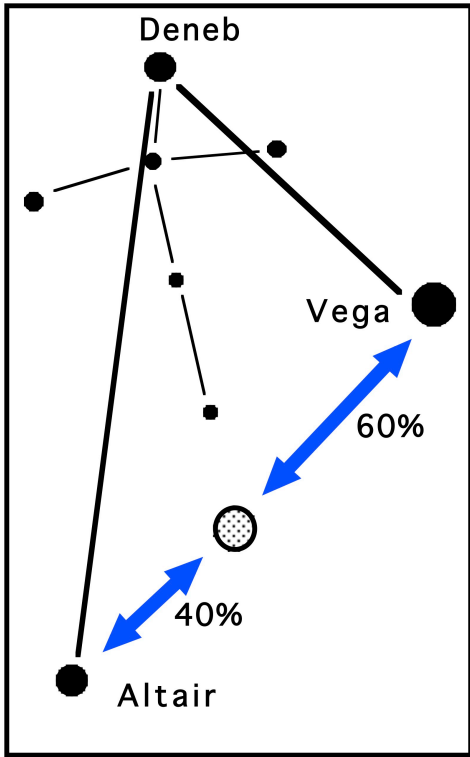

## The Coathanger, Brocchi's Cluster, Collinder 399, 4 Vulpeculae

1. Find the Summer Triangle. Vega and Deneb will be nearly overhead in the early evening in late August.
2. Aim binoculars 40% of the way between Altair and Vega. 4 Vulpeculae will be just visible to the unaided eye as viewed from a dark location.
3. Strictly a binocular object.
4. NGC 6802: An open cluster for telescopes.

Binocular  
view - 5°