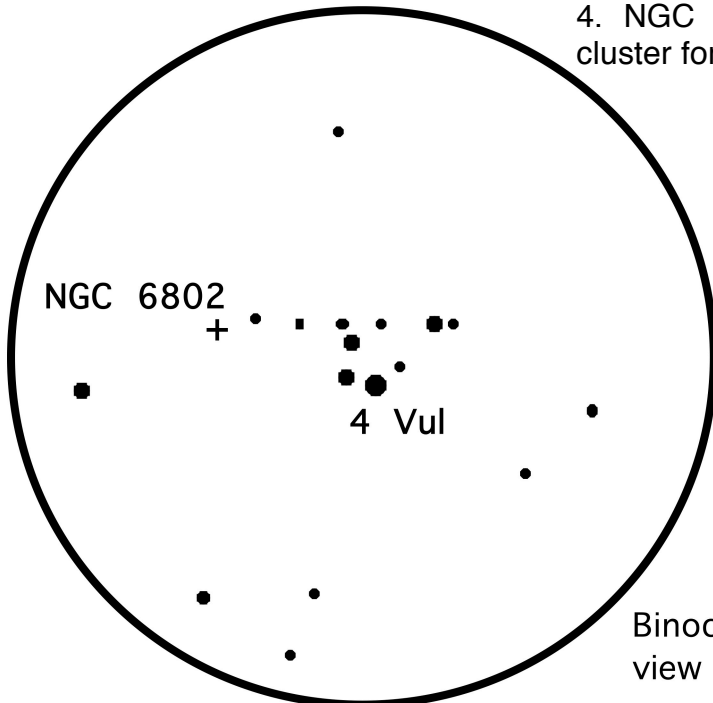

## The Coathanger, Brocchi's Cluster, Collinder 399, 4 Vulpeculae

1. Find the Summer Triangle. Vega and Deneb will be nearly overhead in the early evening in late August.
2. Aim binoculars 40% of the way between Altair and Vega. 4 Vulpeculae will be just visible to the unaided eye as viewed from a dark location.
3. Strictly a binocular object.
4. NGC 6802: An open cluster for telescopes.

Binocular  
view - 5°