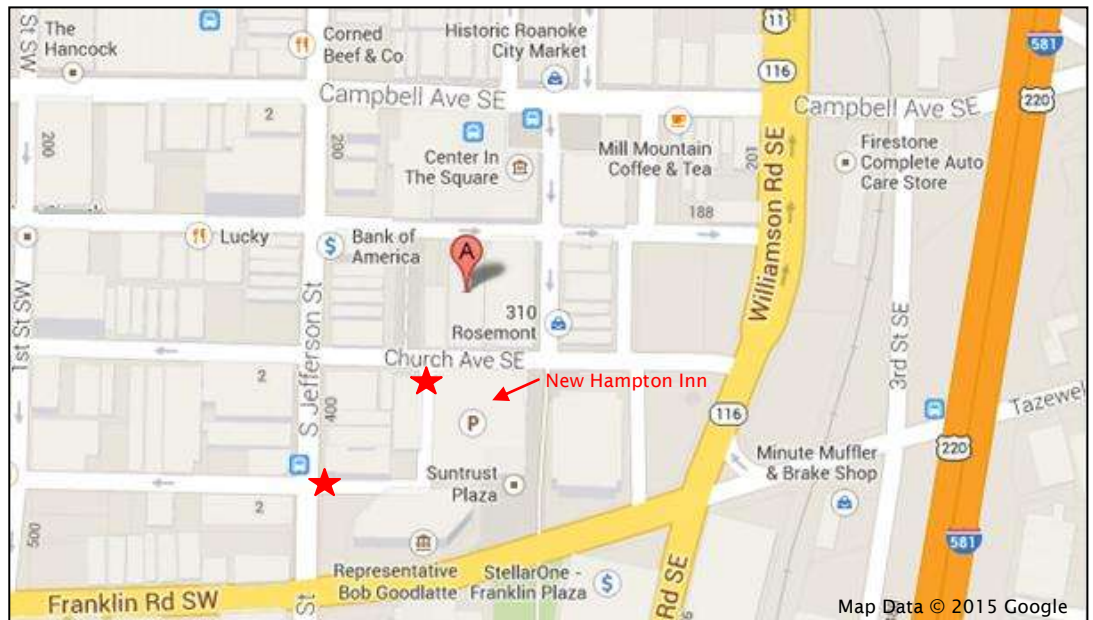

**Classroom A, 3<sup>rd</sup> Floor  
Center on Church  
20 E. Church Avenue SE  
Roanoke, VA**

Center on Church is located at 20 E. Church Avenue in downtown Roanoke, across from the new Hampton Inn and Suites and Church Avenue Parking Garage. The garage is accessed from either S. Jefferson Street or Church Avenue at the points marked by the small red stars in the map above. Parking is available there (\$3.00 after 6:00 PM) or on-street. Enter Center on Church through the double doors shown in the image at left. Take the elevator to the 3<sup>rd</sup> floor. Exit the elevator, turn left and continue down the hall and through the double doors to the freight elevator. Classroom A will be on the right.